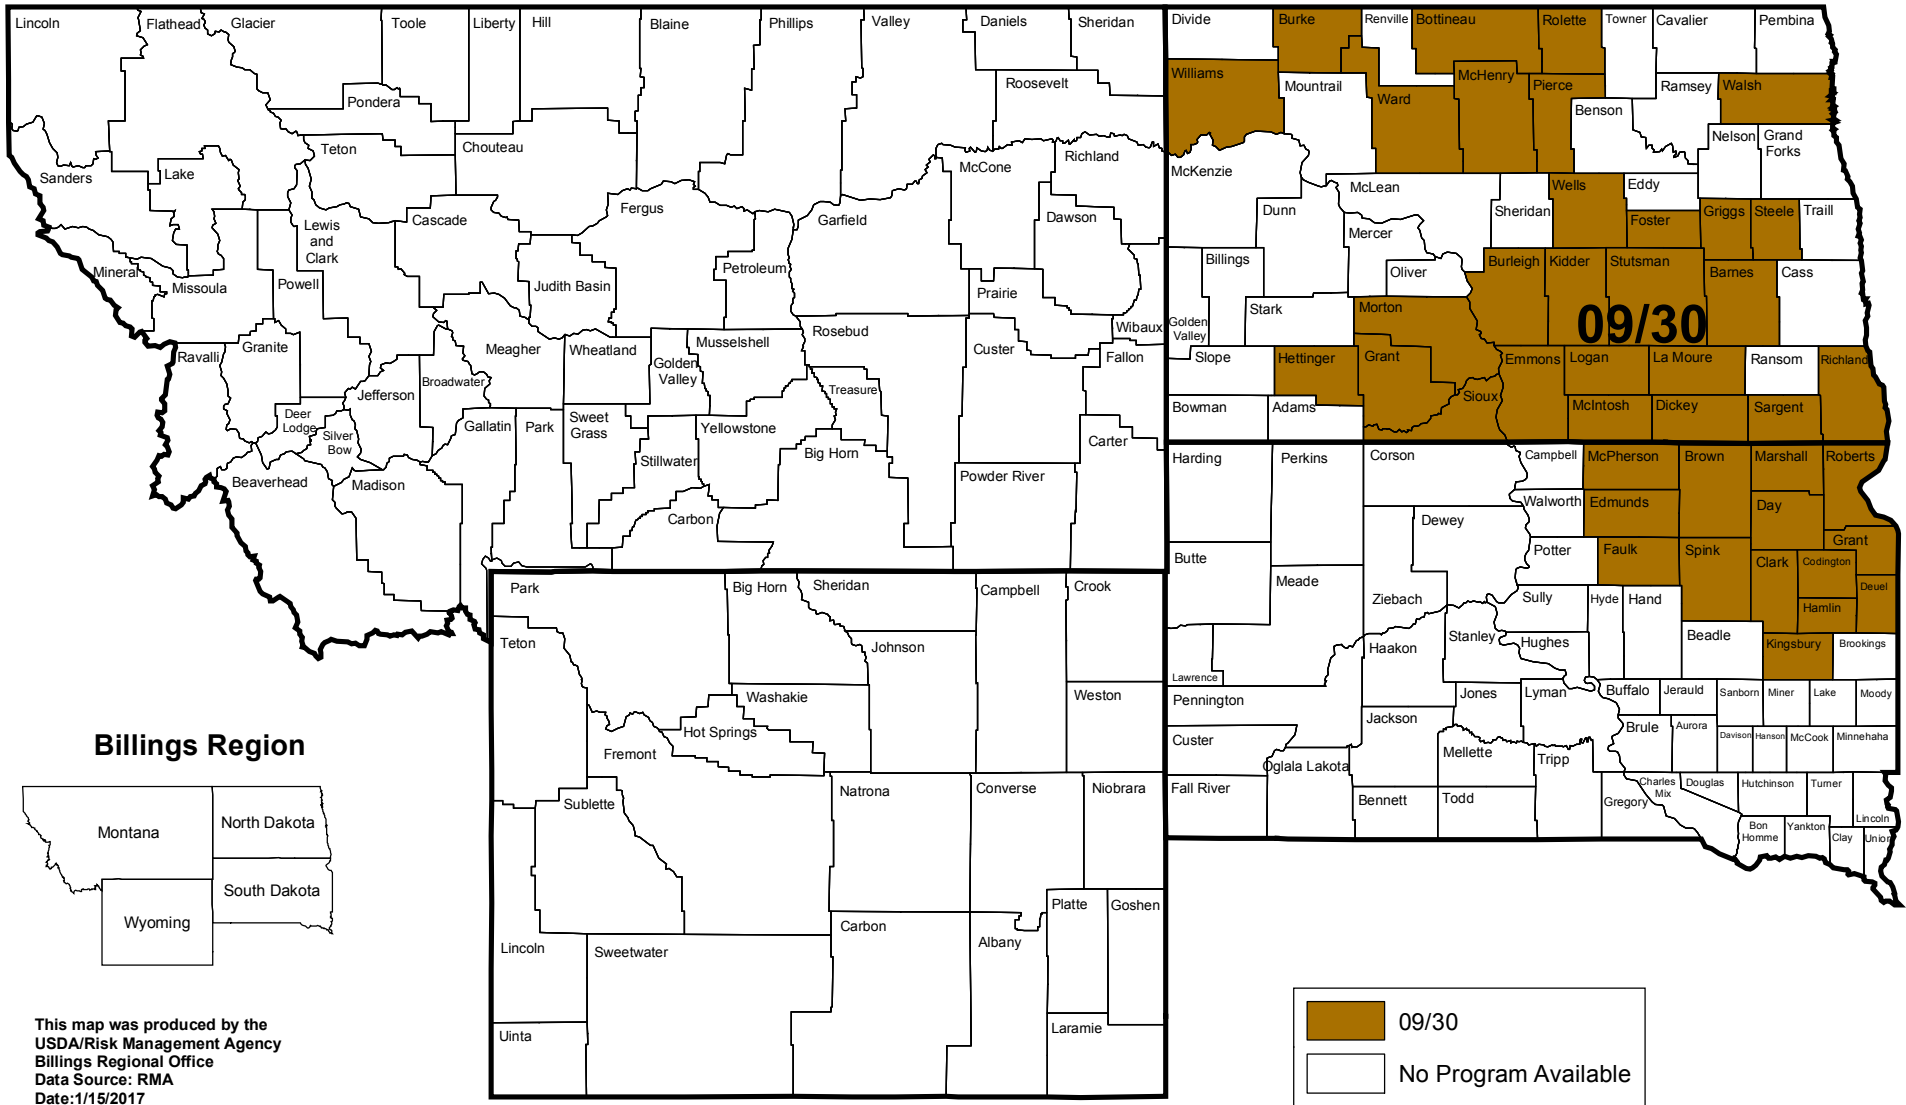

RYE 2017

INSURED COUNTIES AND FINAL PLANTING DATES

Billings Region

This map was produced by the
 USDA/Risk Management Agency
 Billings Regional Office
 Data Source: RMA
 Date: 1/15/2017

World Mercator
 GCS_WGS_1984

NOTE: This map serves as a reference only. It does not alter the content of any Actuarial Document.