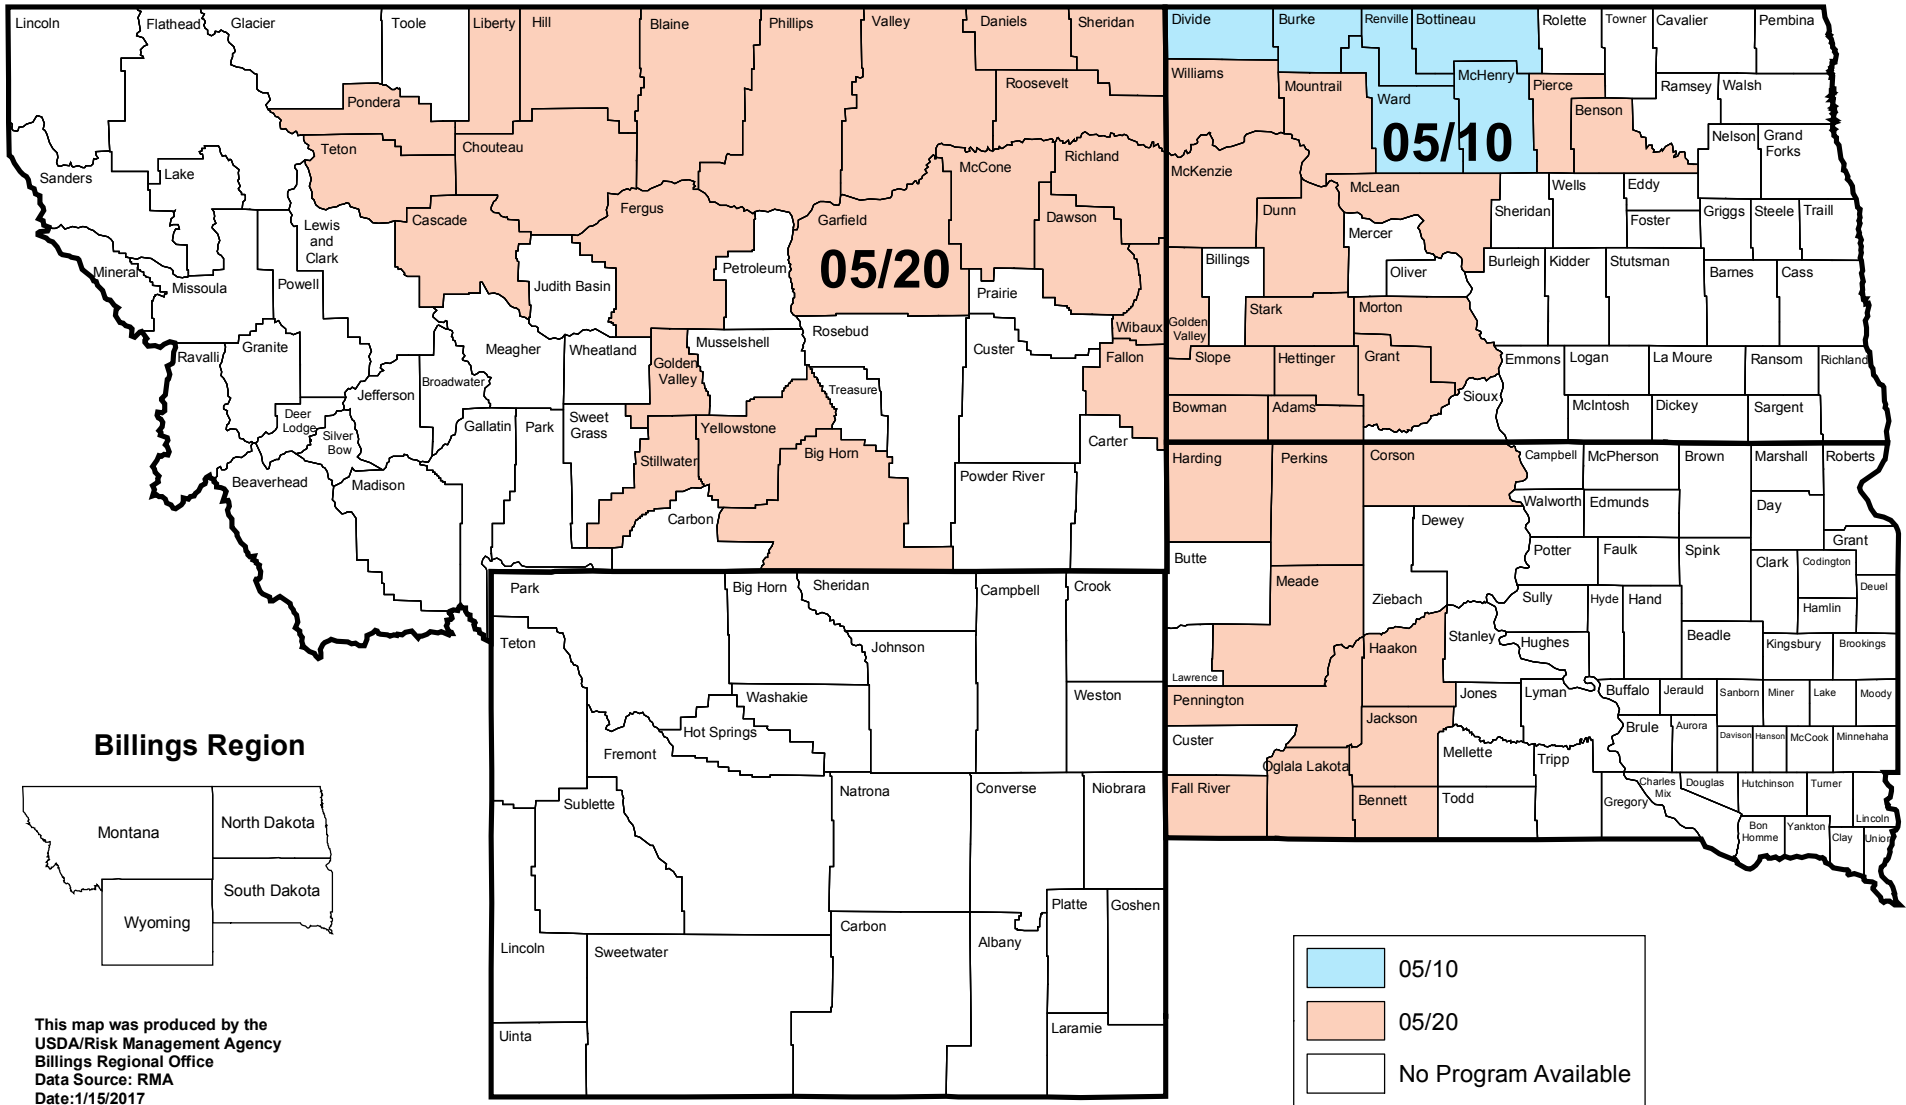

SAFFLOWER

2017

INSURED COUNTIES AND FINAL PLANTING DATES

Billings Region

This map was produced by the
 USDA/Risk Management Agency
 Billings Regional Office
 Data Source: RMA
 Date: 1/15/2017

World Mercator
 GCS_WGS_1984

NOTE: This map serves as a reference only. It does not alter the content of any Actuarial Document.