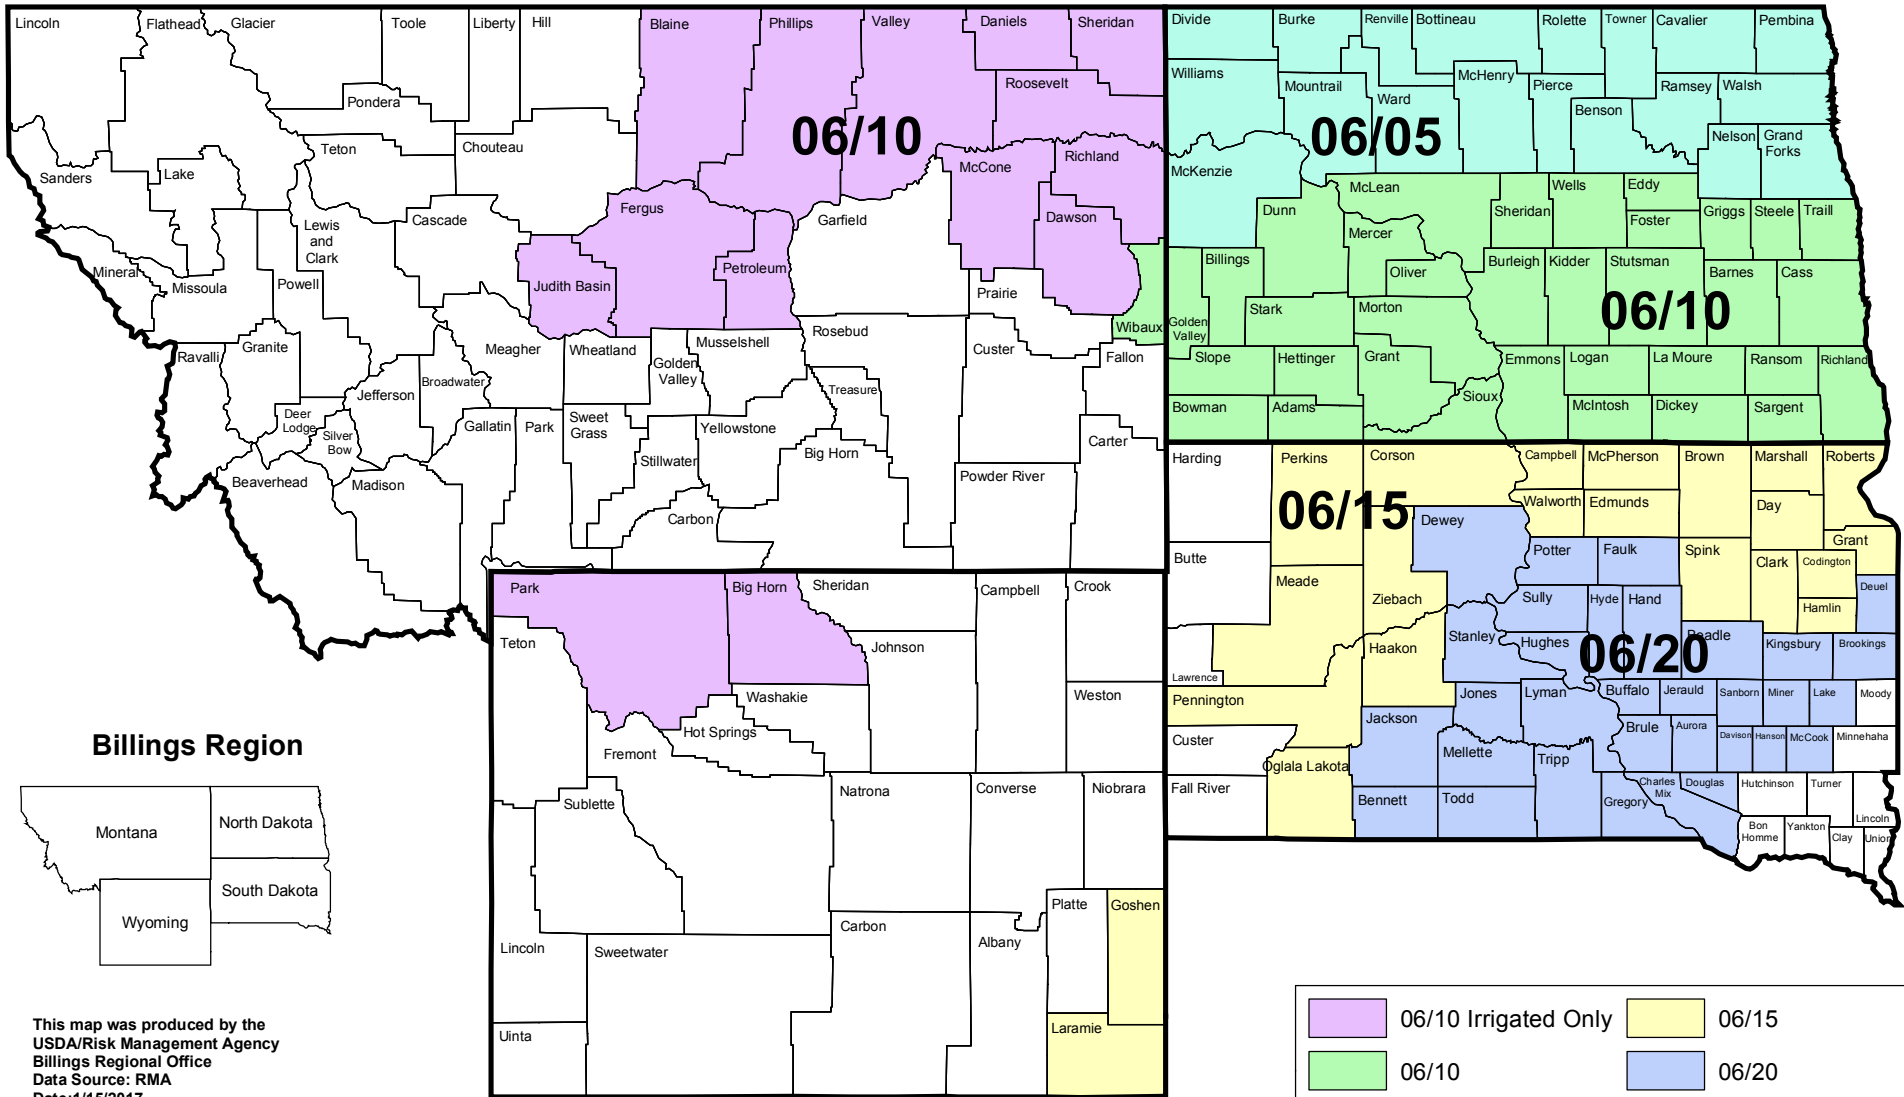

SUNFLOWERS

2017

INSURED COUNTIES AND FINAL PLANTING DATES

This map was produced by the
 USDA/Risk Management Agency
 Billings Regional Office
 Data Source: RMA
 Date: 1/15/2017

World Mercator
 GCS_WGS_1984

NOTE: This map serves as a reference only. It does not alter the content of any Actuarial Document.